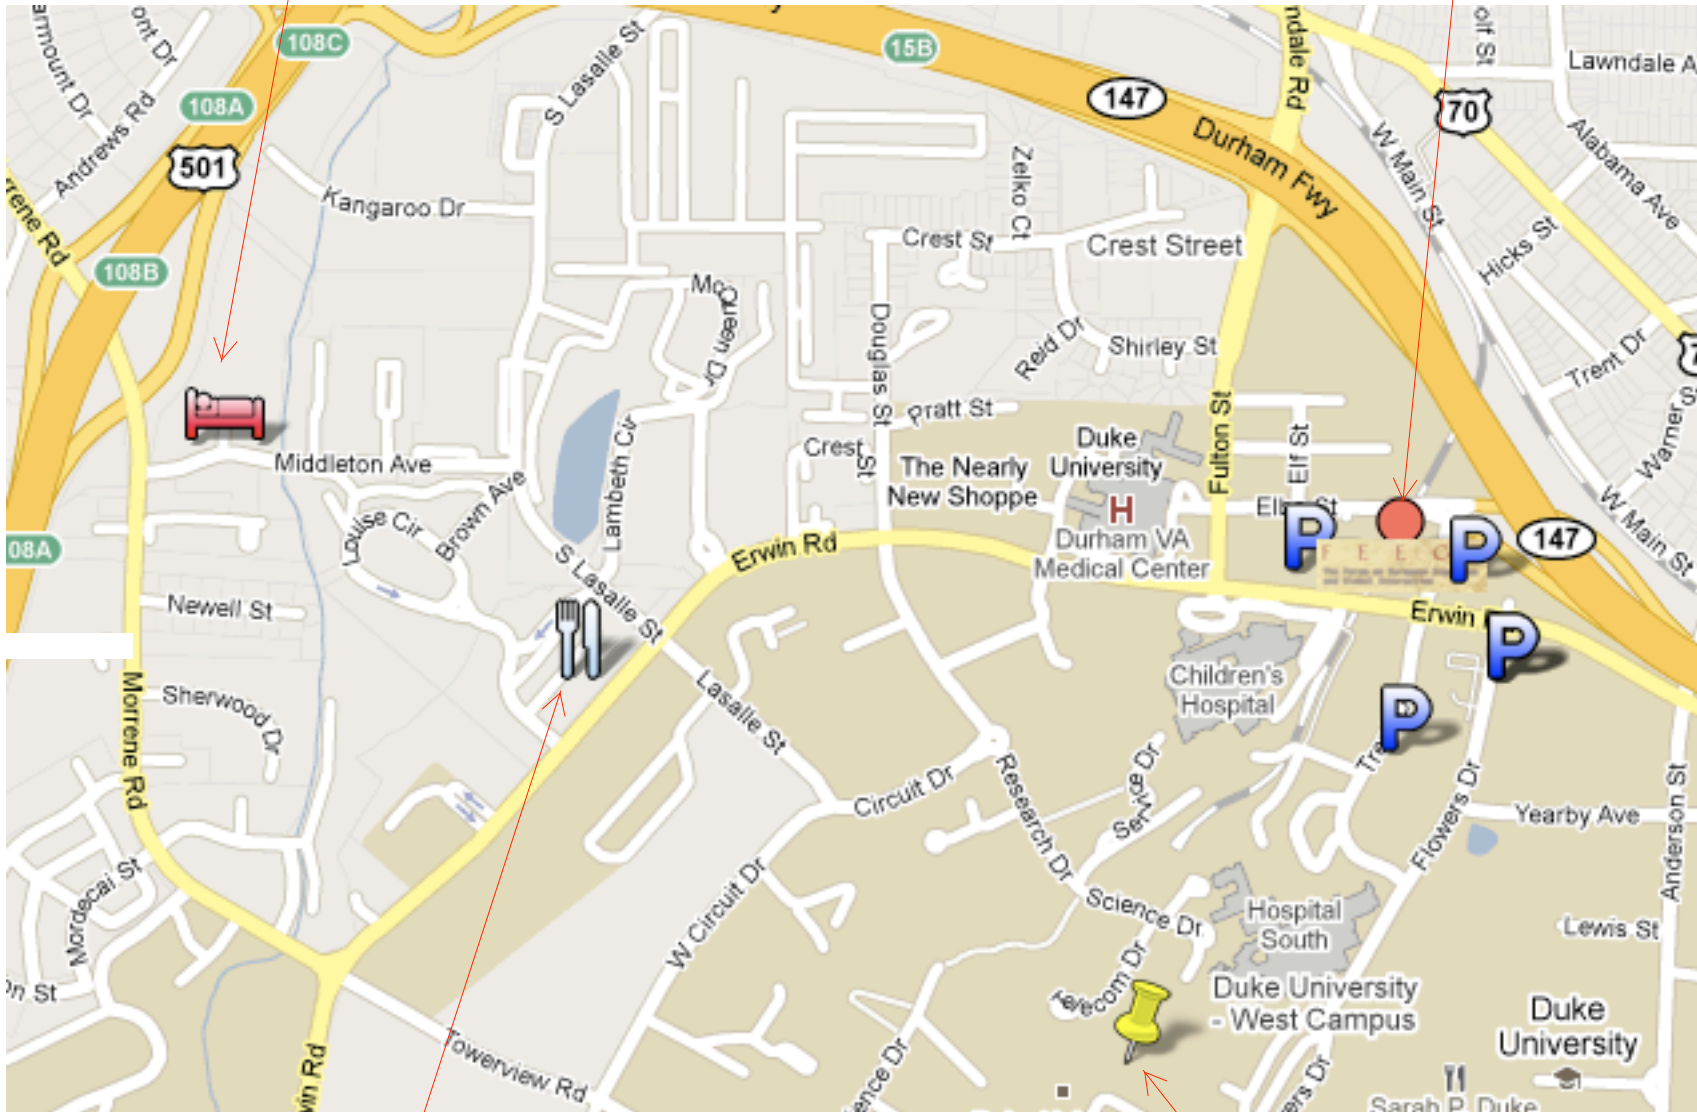

Millennium Hotel

John Hope Franklin Center

*Six Plates Wine Bar
(Thursday Meet-Up)*

*Perkins Library (Friday
Reception)*

John Hope Franklin Center (Conference Site)

Medical Center Parking Lots (Friday and Saturday)

Pickens and Lot GC (Saturday Only)

The FEEGI Conference will be held at the John Hope Franklin Center, 2204 Erwin Road, on Duke University's West Campus. The easiest and most convenient parking for Friday can be found in the Medical Center lots on Erwin Road and Trent Drive; these are pay lots, and the rate is \$1/hr or \$6/day. On Saturday, parking is also available in the Pickens Lot (across Trent Drive from the Franklin Center) and Lot GC (about a block away on Flowers); parking here is free.