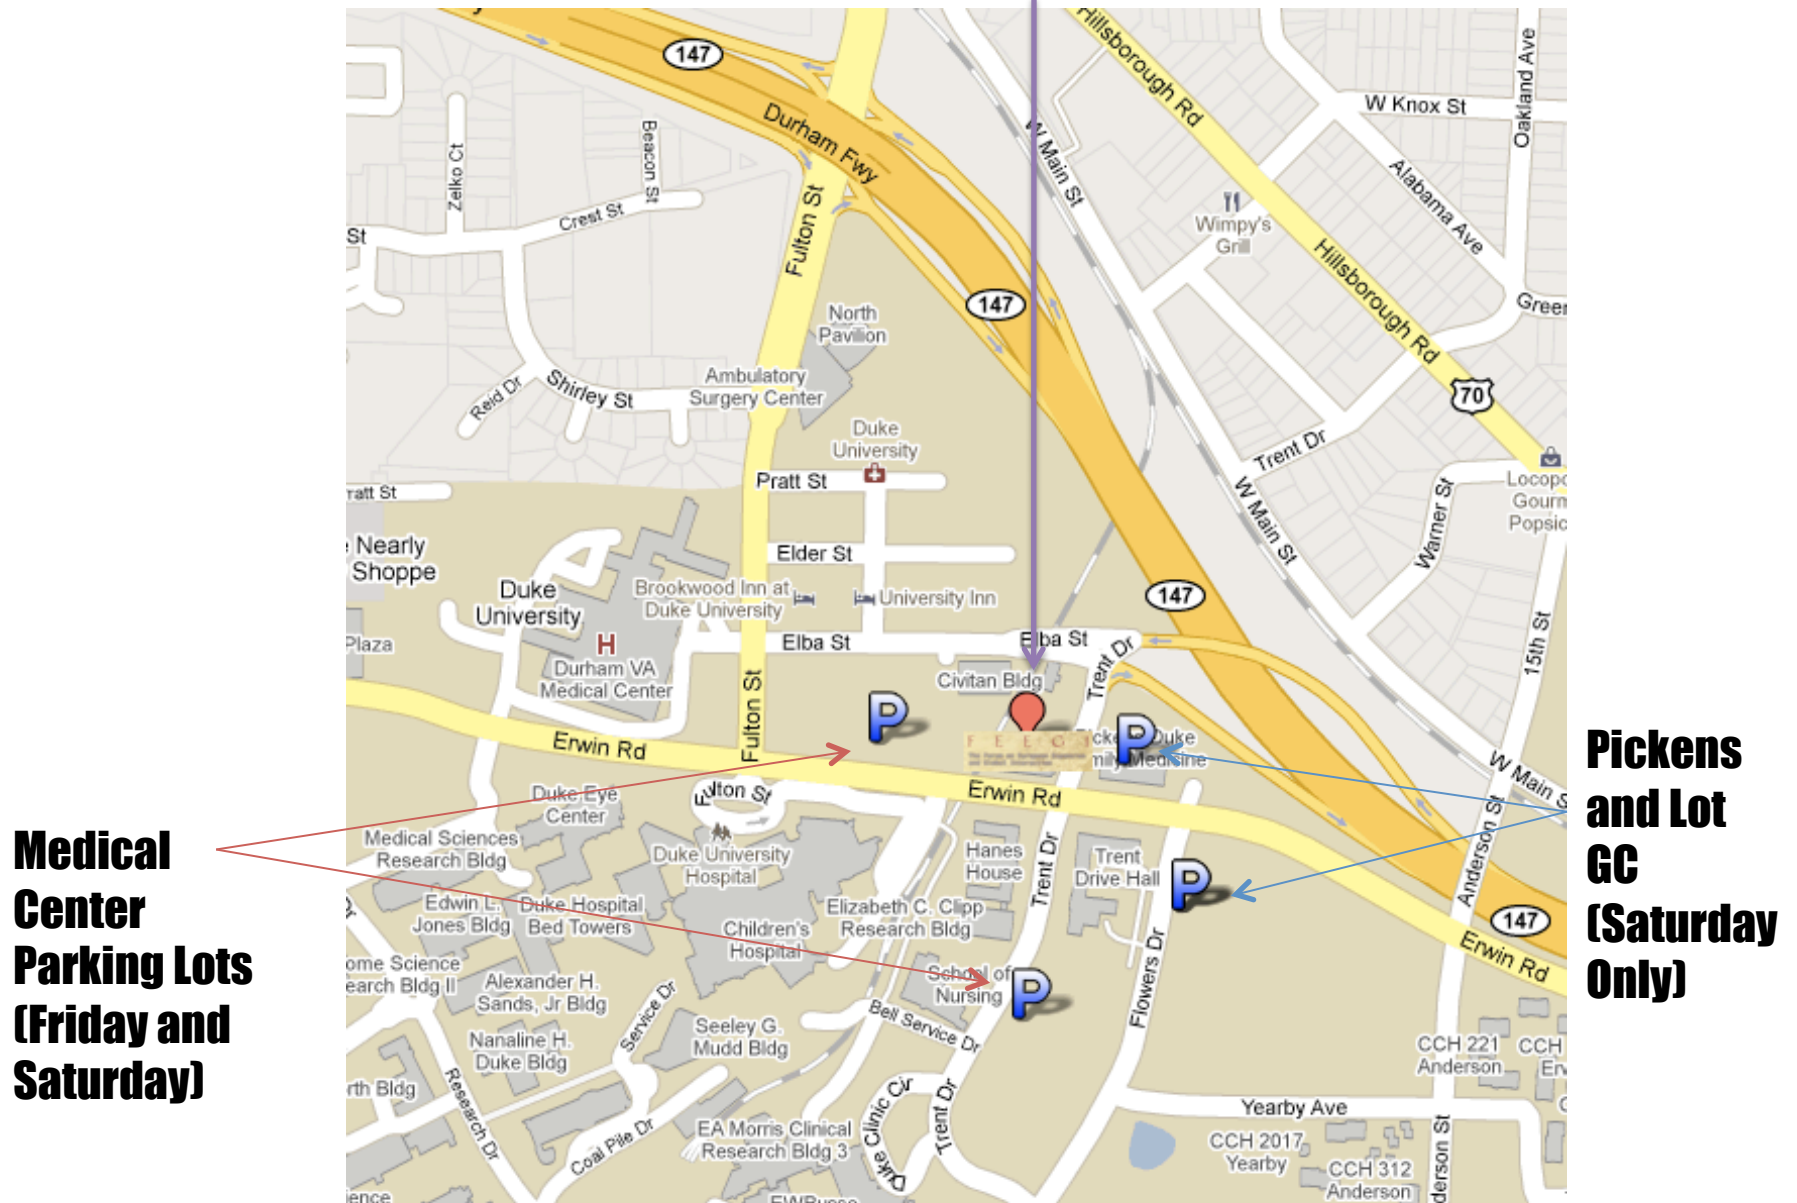

Millennium Hotel

John Hope Franklin Center

*Six Plates Wine Bar
(Thursday Meet-Up)*

*Perkins Library (Friday
Reception)*

John Hope Franklin Center (Conference Site)

Medical Center Parking Lots (Friday and Saturday)

Pickens and Lot GC (Saturday Only)

The FEEGI Conference will be held at the John Hope Franklin Center, 2204 Erwin Road, on Duke University's West Campus. The easiest and most convenient parking for Friday can be found in the Medical Center lots on Erwin Road and Trent Drive; these are pay lots, and the rate is \$1/hr or \$6/day. On Saturday, parking is also available in the Pickens Lot (across Trent Drive from the Franklin Center) and Lot GC (about a block away on Flowers); parking here is free.